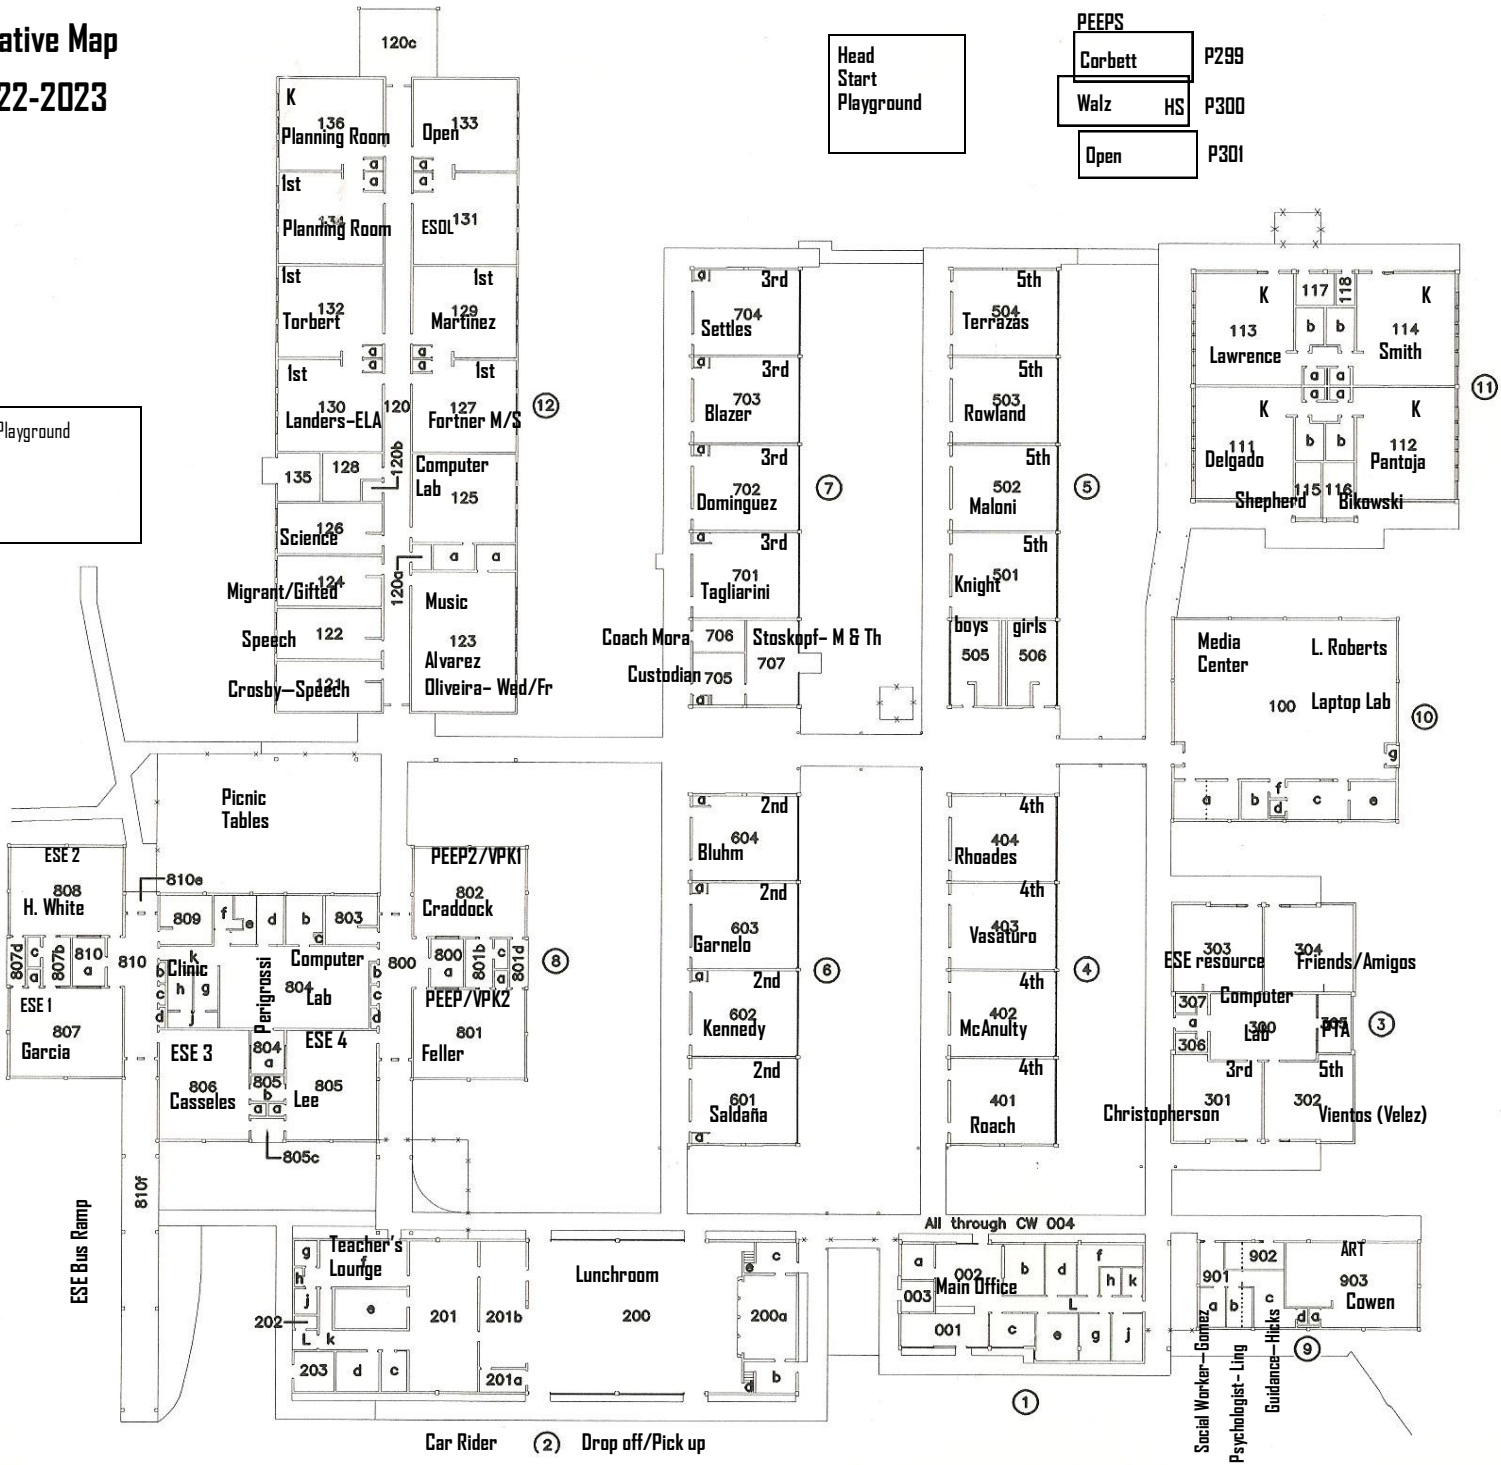

J. S. Robinson Elementary

Tentative Map

2022-2023

Covered Court

Playground

Head Start
Playground

PEEPS	
Corbett	P299
Walz HS	P300
Open	P301

Bus Ramp

ESE Bus Ramp

REVISED 7/26/2022